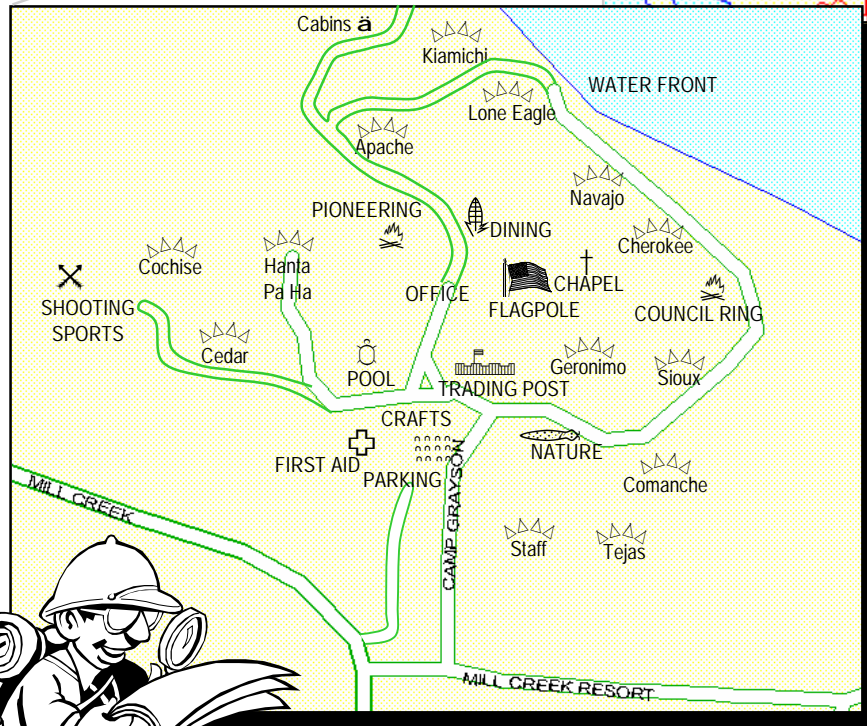

James Ray Scout Reservation

- head west on FM 120 through Pottsboro to FM 996
- follow FM 996 northwest to Locust Road
- at Locust 4-way stop, turn north and follow signs to Mill Creek Resort
- entrance to Camp James Ray is on the north side of the road to Mill Creek Marina