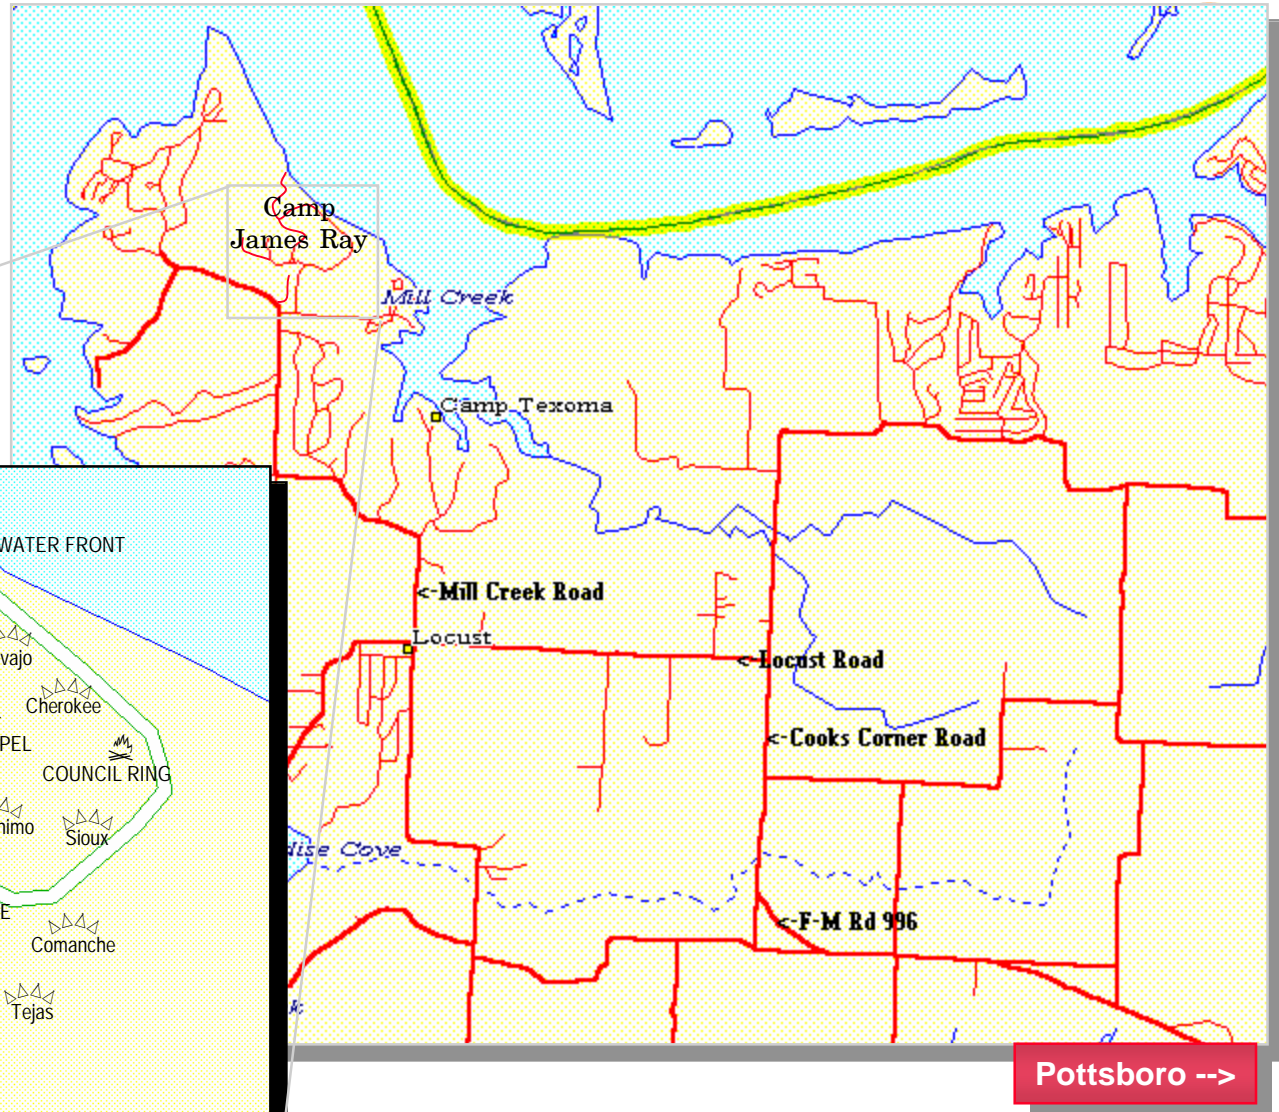

James Ray Scout Reservation

- head west on FM 120 through Pottsboro to FM 996
- follow FM 996 northwest to Locust Road
- at Locust 4-way stop, turn north and follow signs to Mill Creek Resort
- entrance to Camp James Ray is on the north side of the road to Mill Creek Marina